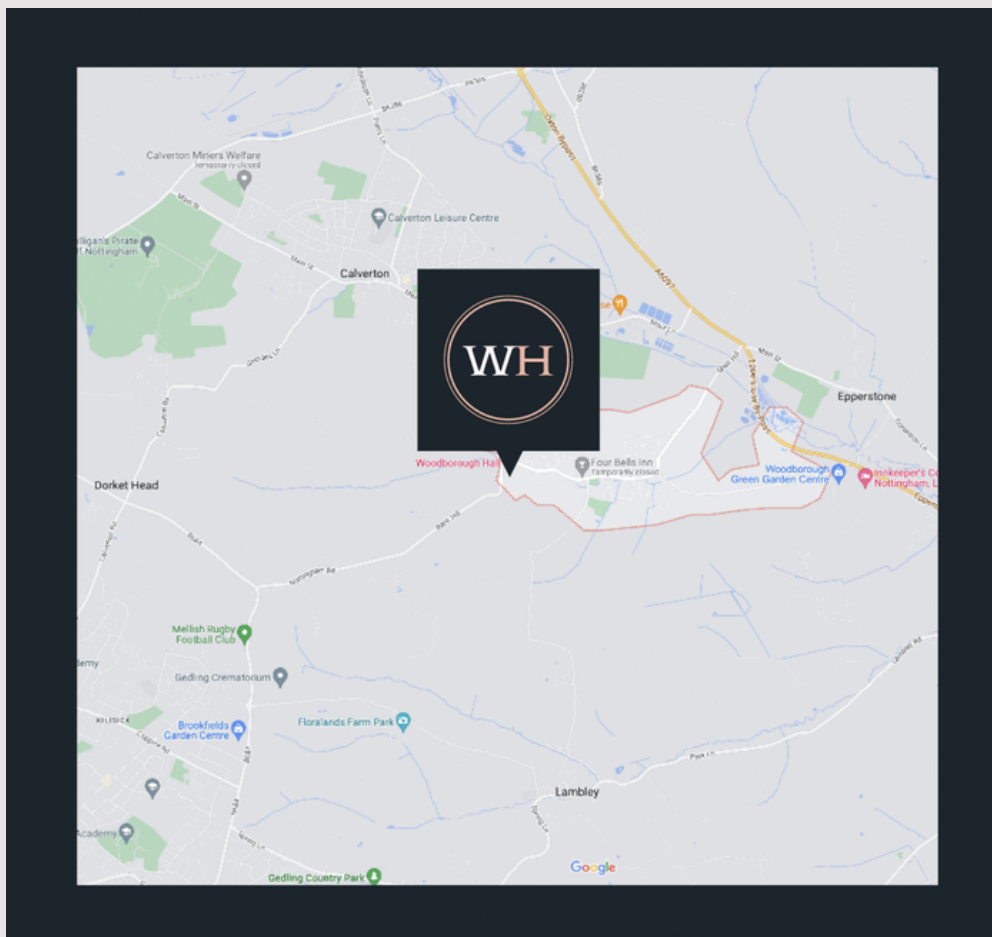

Woodborough Hall is conveniently located near Nottingham City Centre and close to all major transport links in and out of the city. Guests will also have free exclusive access to our on site car park.